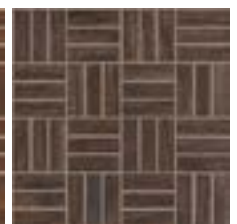

775 Timeworn