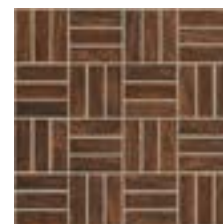

Colors

500 Relic
weathered driftwood gray

600 Ancient
rusty, red-toned brown

CS56Q mosaic

500 Relic

600 Ancient

700 Fossil
drenched dark brown

775 Timeworn
like a steamy cup of black coffee

700 Fossil

775 Timeworn

Benefits